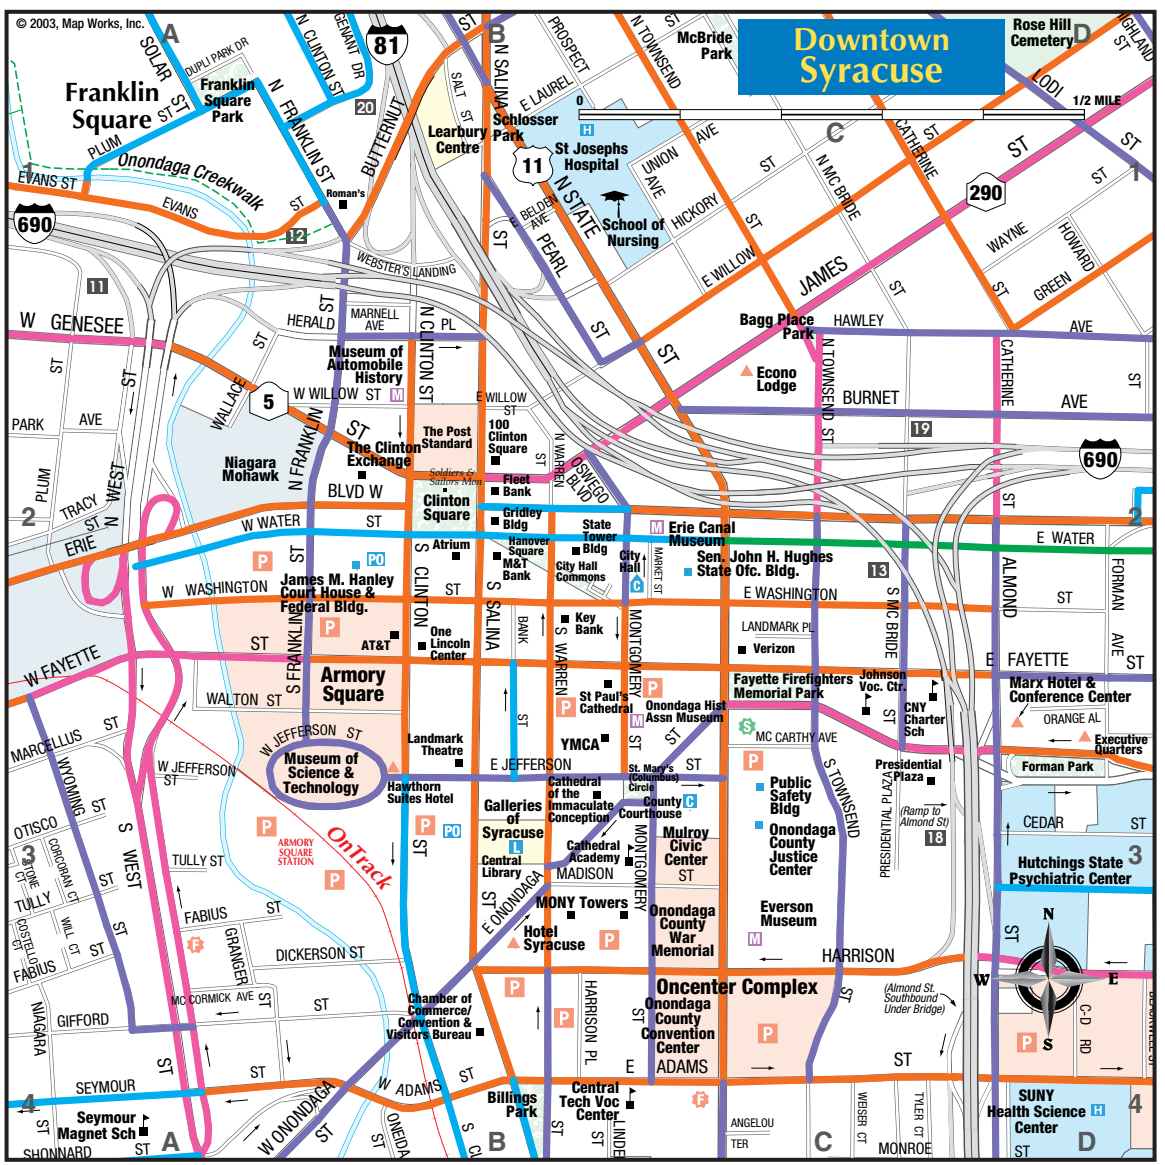

# Downtown Syracuse

**Franklin Square**  
Franklin Square Park

**Learnbury Centre**  
Schlosser Park

**St Josephs Hospital**  
School of Nursing

**Rose Hill Cemetery**  
1/2 MILE

**690**

**11**

**290**

**690**

**W GENESEE**

**PARK AVE**

**W WASHINGTON**

**W FAYETTE**

**MARCELLUS ST**

**OTISCO ST**

**TULLY ST**

**SEYMOUR ST**

**SHONNARD ST**

**W WILLOW ST**

**W WATER ST**

**W WASHINGTON ST**

**W FAYETTE ST**

**W JEFFERSON ST**

**W JEFFERSON ST**

**DICKERSON ST**

**W ADAMS ST**

**W ONONDAGA ST**

**N CLINTON ST**

**N FRANKLIN ST**

**N CLINTON ST**

**S FRANKLIN ST**

**W JEFFERSON ST**