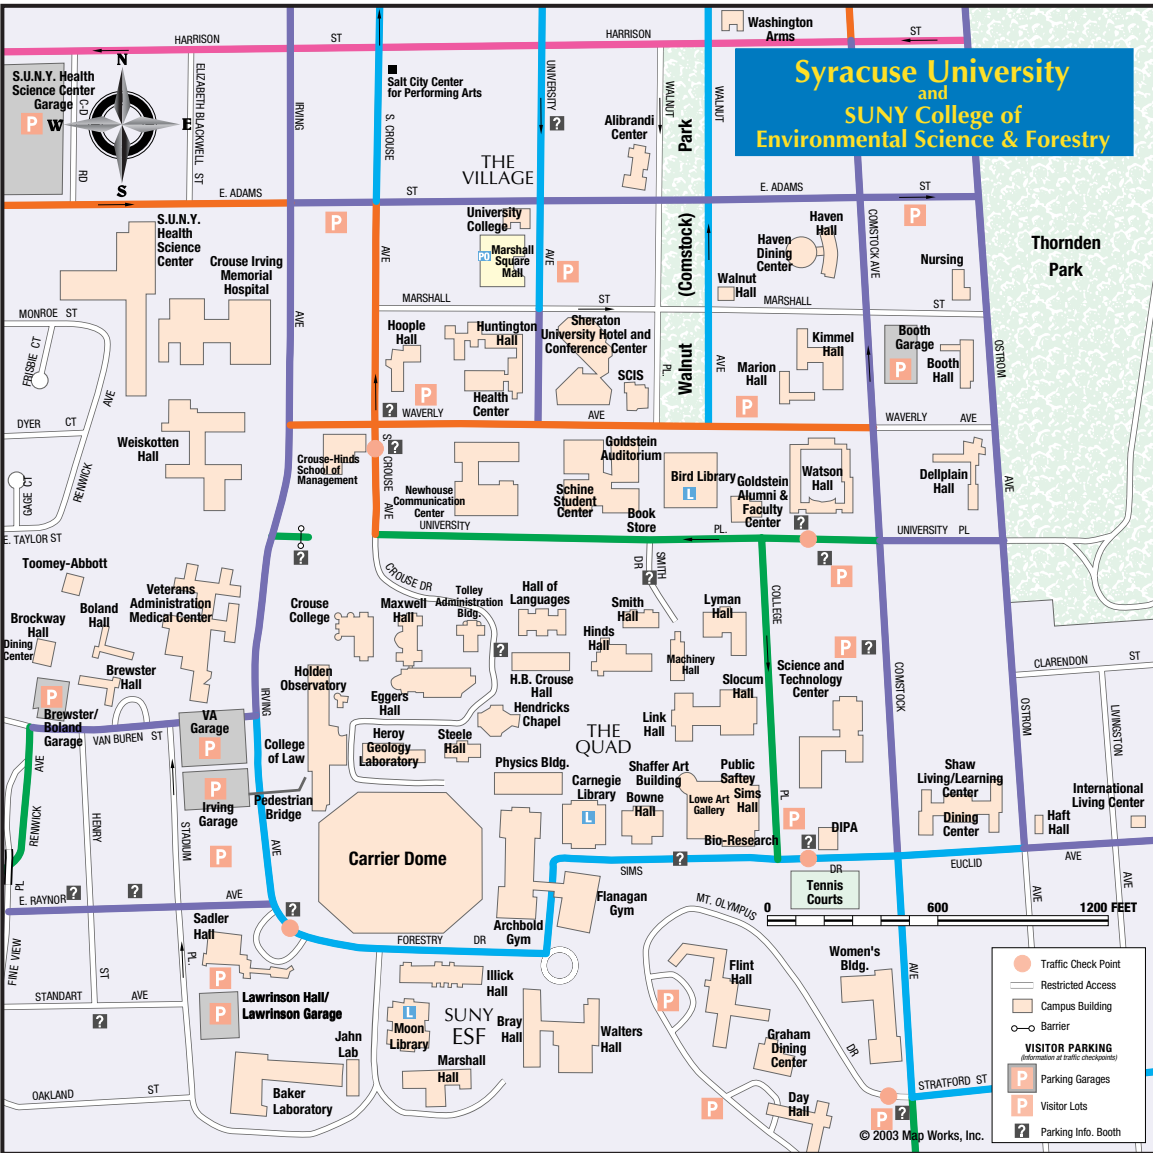

Syracuse University and SUNY College of Environmental Science & Forestry

-  Traffic Check Point
-  Restricted Access
-  Campus Building
-  Barrier
- VISITOR PARKING**
(Information at traffic checkpoints)
-  Parking Garages
-  Visitor Lots
-  Parking Info Booth